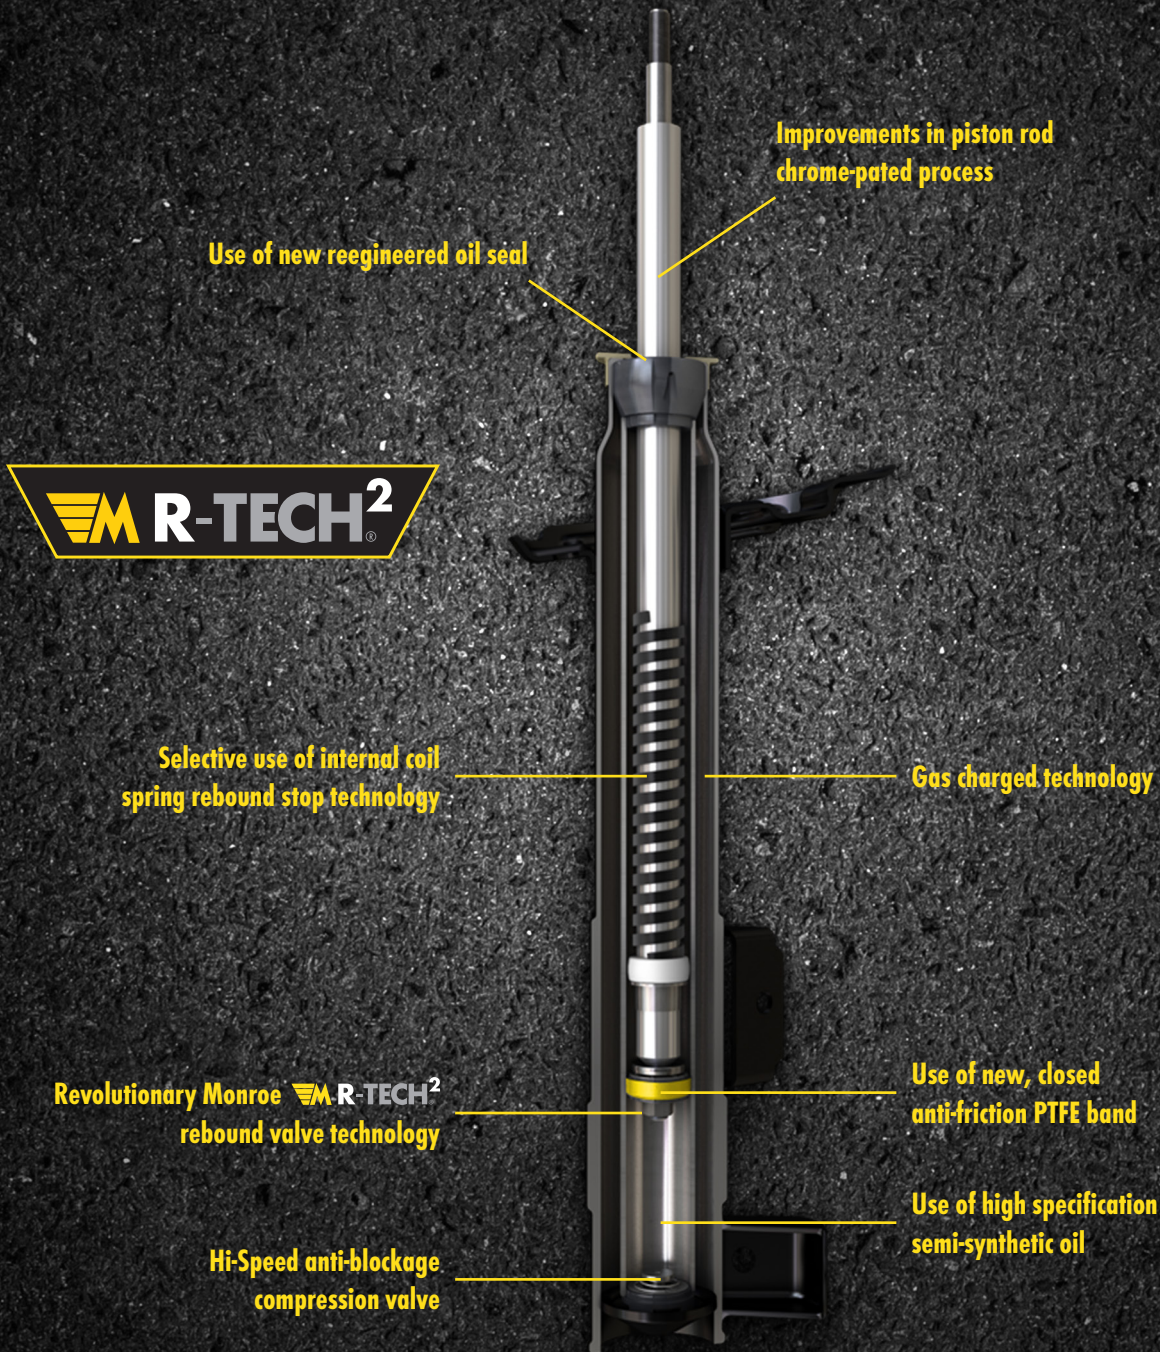

2017 OESPECTRUM CATALOGUE SPECIAL EDITION

Online E-Catalogue:
www.monroecatalogue.eu

NEW RANGE

www.monroe-oespectrum.com

EMEA

www.monroe.com

PREMIUM QUALITY AND REVOLUTIONARY TECHNOLOGY

Enhanced steering control